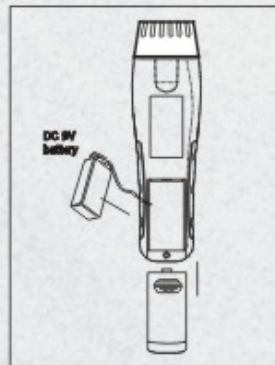

## Simple operation( AR811/AR821 )

AR831

AR811

AR821

- Insert new DC 9V battery into battery compartment.

- Push power button to turn on unit.
- Use laser point to aim the target.
- Press read button for measurement.

- Detail operation please review the operation manual.

General Features & Specifications	AR811	AR821	AR831
Measuring Range	0.30~15m 10inch~50feet	0.30~15m 10inch~50feet	0.30~15m 10inch~50feet
Accuracy	±1%	±1%	±1%
Measure In Imperial / Metric	✓	✓	✓
Dynamic Display	✓	✓	✓
Laser Pointer Aiming	✓	✓	✓
Data Store / Recall Function	✓	—	—
Compute Area And Volume	✓	✓	✓
Sum Of Length	✓	✓	✓
Auto / Manual Shut-off	✓	✓	✓
LCD Backlight Display	✓	✓	✓
Response Time	2s	2s	2s
Measuring Benchmark Setup	✓	✓	✓
Key Sound , Beeps For Wrong Reading And Reading Confirmation	✓	✓	✓
General Characteristics & Packing Information	AR811	AR821	AR831
Power	9V Alkaline Battery	9V Alkaline Battery	4*AAA Alkaline Battery
Product Net Weight	150g	150g	115g
Product Size	180*53*39mm	180*53*39mm	100*54.5*21.5mm
Packing	Blister	Blister	Blister
Standard Quantity Per Carton	40	40	40
Standard Carton Size	49.5*36.8*27.9cm	49.5*36.8*27.9cm	37.4*36.8*26.4cm
Standard Carton Gross Weight	9.66kg	9.66kg	7.6kg