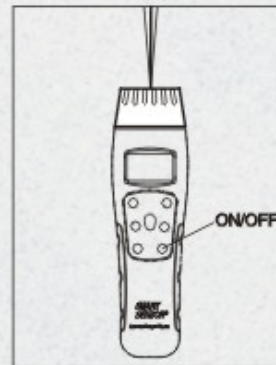

## Simple operation( AR811/AR821 )

AR831

AR811

AR821

- Insert new DC 9V battery into battery compartment.

- Push power button to turn on unit.
- Use laser point to aim the target.
- Press read button for measurement.

- Detail operation please review the operation manual.

General Features & Specifications	AR811	AR821	AR831
Measuring Range	0.30~15m 10inch~50feet	0.30~15m 10inch~50feet	0.30~15m 10inch~50feet
Accuracy	±1%	±1%	±1%
Measure In Imperial / Metric	✓	✓	✓
Dynamic Display	✓	✓	✓
Laser Pointer Aiming	✓	✓	✓
Data Store / Recall Function	✓	—	—
Compute Area And Volume	✓	✓	✓
Sum Of Length	✓	✓	✓
Auto / Manual Shut-off	✓	✓	✓
LCD Backlight Display	✓	✓	✓
Response Time	2s	2s	2s
Measuring Benchmark Setup	✓	✓	✓
Key Sound , Beeps For Wrong Reading And Reading Confirmation	✓	✓	✓
General Characteristics & Packing Information	AR811	AR821	AR831
Power	9V Alkaline Battery	9V Alkaline Battery	4*AAA Alkaline Battery
Product Net Weight	150g	150g	115g
Product Size	180*53*39mm	180*53*39mm	100*54.5*21.5mm
Packing	Blister	Blister	Blister
Standard Quantity Per Carton	40	40	40
Standard Carton Size	49.5*36.8*27.9cm	49.5*36.8*27.9cm	37.4*36.8*26.4cm
Standard Carton Gross Weight	9.66kg	9.66kg	7.6kg