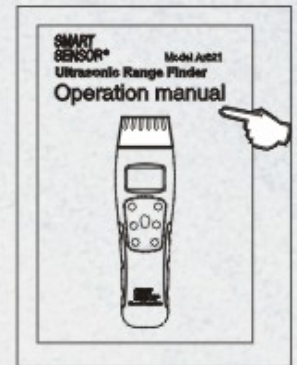

## Simple operation( AR811/AR821 )

AR831

AR811

AR821

- Insert new DC 9V battery into battery compartment.

- Push power button to turn on unit.
- Use laser point to aim the target.
- Press read button for measurement.

- Detail operation please review the operation manual.

General Features & Specifications	AR811	AR821	AR831
Measuring Range	0.30~15m 10inch~50feet	0.30~15m 10inch~50feet	0.30~15m 10inch~50feet
Accuracy	±1%	±1%	±1%
Measure In Imperial / Metric	✓	✓	✓
Dynamic Display	✓	✓	✓
Laser Pointer Aiming	✓	✓	✓
Data Store / Recall Function	✓	—	—
Compute Area And Volume	✓	✓	✓
Sum Of Length	✓	✓	✓
Auto / Manual Shut-off	✓	✓	✓
LCD Backlight Display	✓	✓	✓
Response Time	2s	2s	2s
Measuring Benchmark Setup	✓	✓	✓
Key Sound , Beeps For Wrong Reading And Reading Confirmation	✓	✓	✓
General Characteristics & Packing Information	AR811	AR821	AR831
Power	9V Alkaline Battery	9V Alkaline Battery	4*AAA Alkaline Battery
Product Net Weight	150g	150g	115g
Product Size	180*53*39mm	180*53*39mm	100*54.5*21.5mm
Packing	Blister	Blister	Blister
Standard Quantity Per Carton	40	40	40
Standard Carton Size	49.5*36.8*27.9cm	49.5*36.8*27.9cm	37.4*36.8*26.4cm
Standard Carton Gross Weight	9.66kg	9.66kg	7.6kg